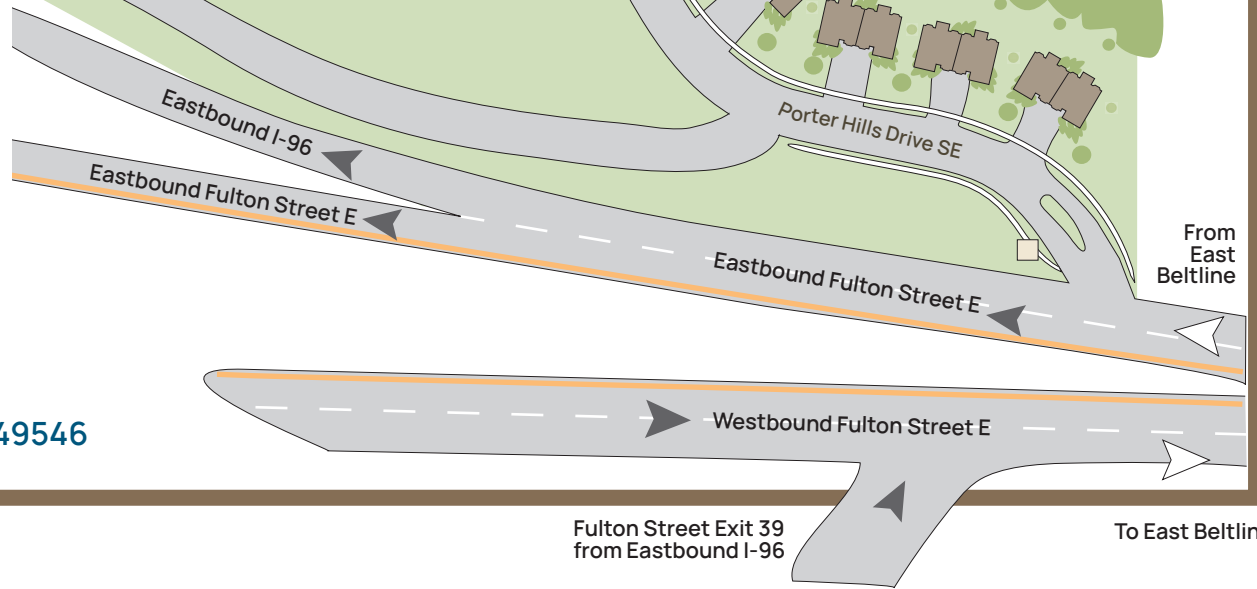

# PORTER HILLS VILLAGE

By Brio Living Services

3600 Fulton Street E, Grand Rapids, MI 49546

Fulton Street Exit 39 from Eastbound I-96

To East Beltline